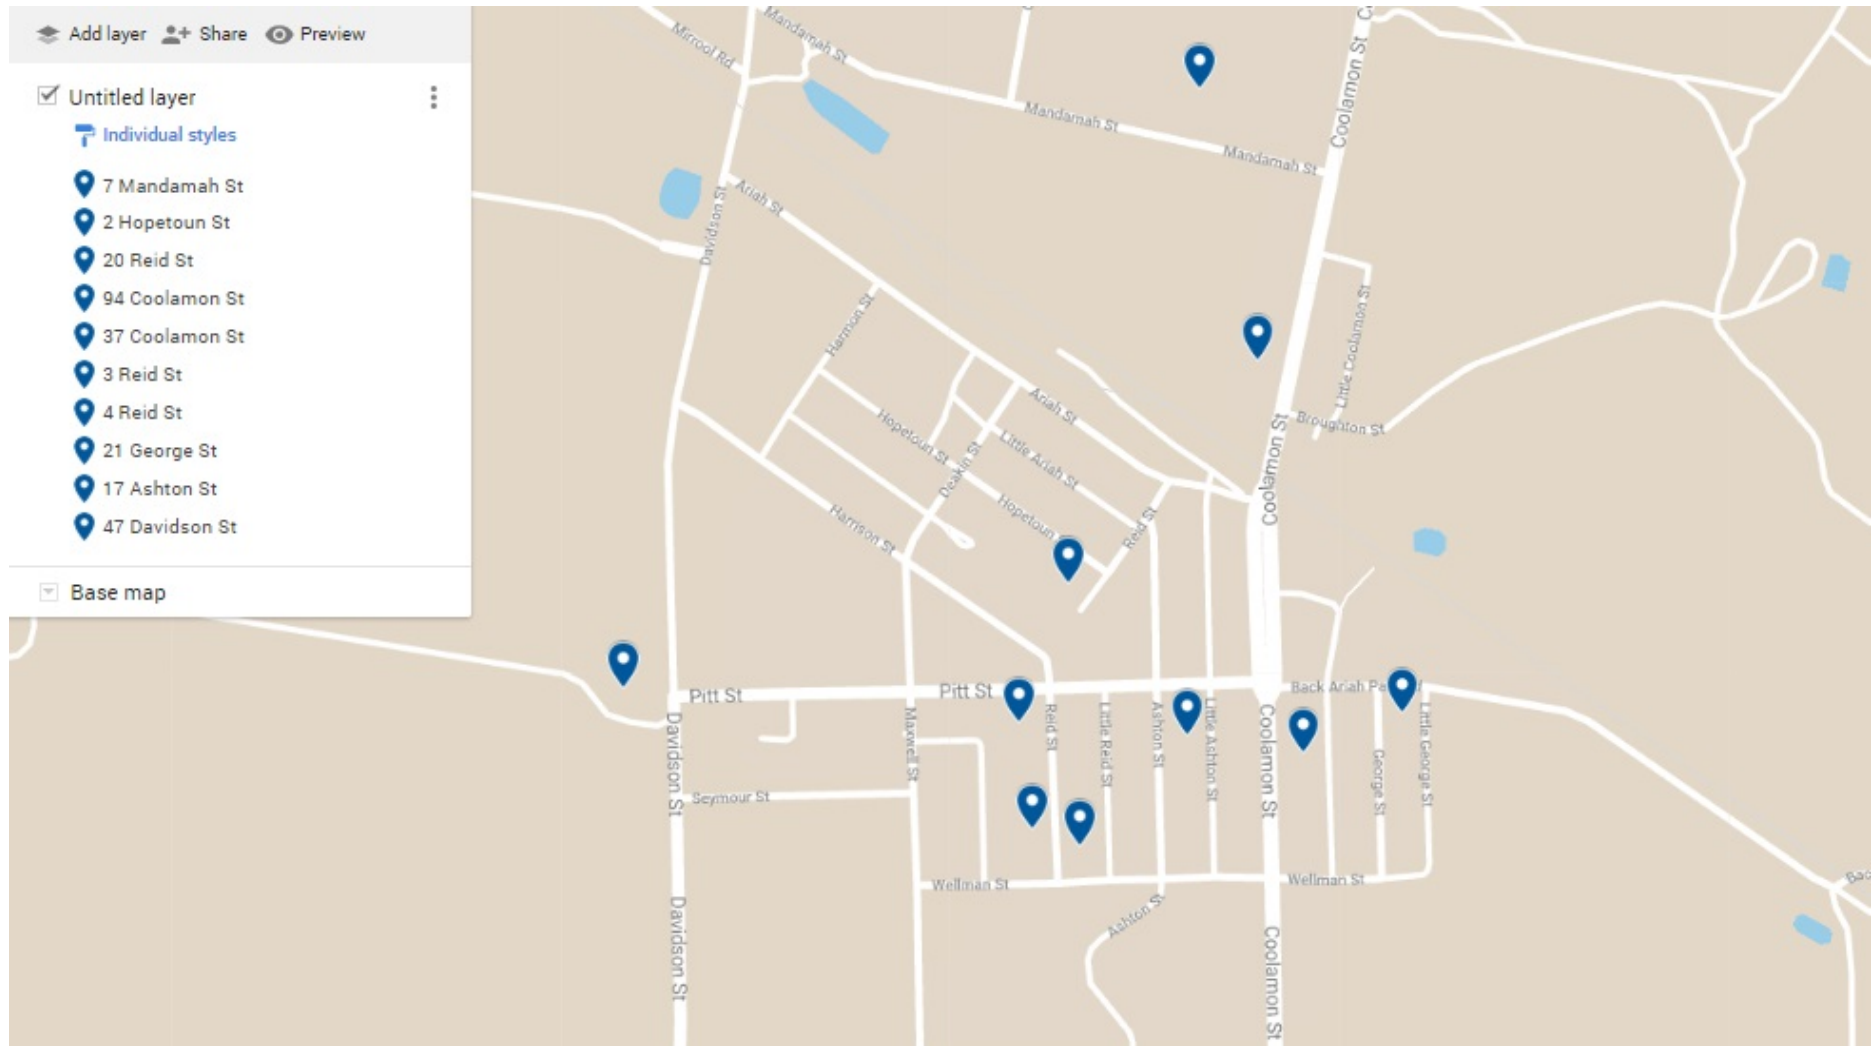

TEMORA SHIRE COUNCIL CHRISTMAS LIGHT MAP – ARIAH PARK

TEMORA SHIRE COUNCIL CHRISTMAS LIGHT MAP – TEMORA